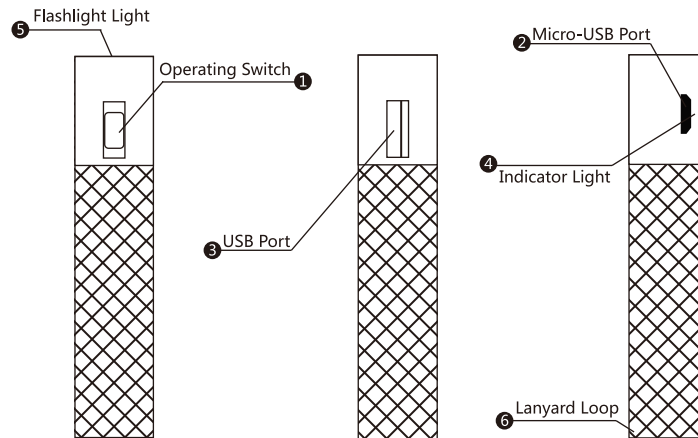

The Kimtigo charger and flashlight combo provides one full backup charge for virtually any smartphone. The slim, elegant design fits conveniently in any bag or purse, giving you power on the go.

- Top Position** — Flashlight On  
48 hours of light on a full charge
- Middle Position**  
Flashlight off/Re-charge internal battery pack
- Bottom Position**  
Charge external devices via USB

- Red LED**  
light indicates internal battery is charging.
- No LED**  
light indicates the internal battery is fully charged.
- Blue LED**  
light indicates external devices is charging.
- No LED**  
light indicates the external devices is charged.